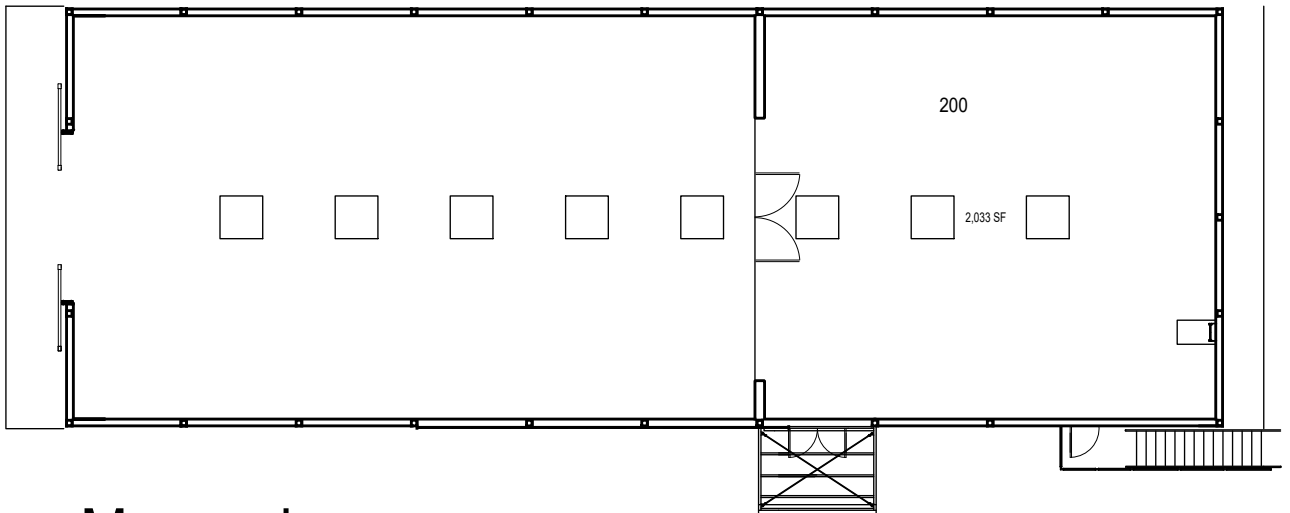

First Floor

Mezzanine

March 2022

Simpson Strong-Tie Lab

Flr 1 and Mez

FACILITIES MANAGEMENT AND DEVELOPMENT

Space Data http://afd.calpoly.edu/facilities/spacefacility/space_data.asp

1"=20'